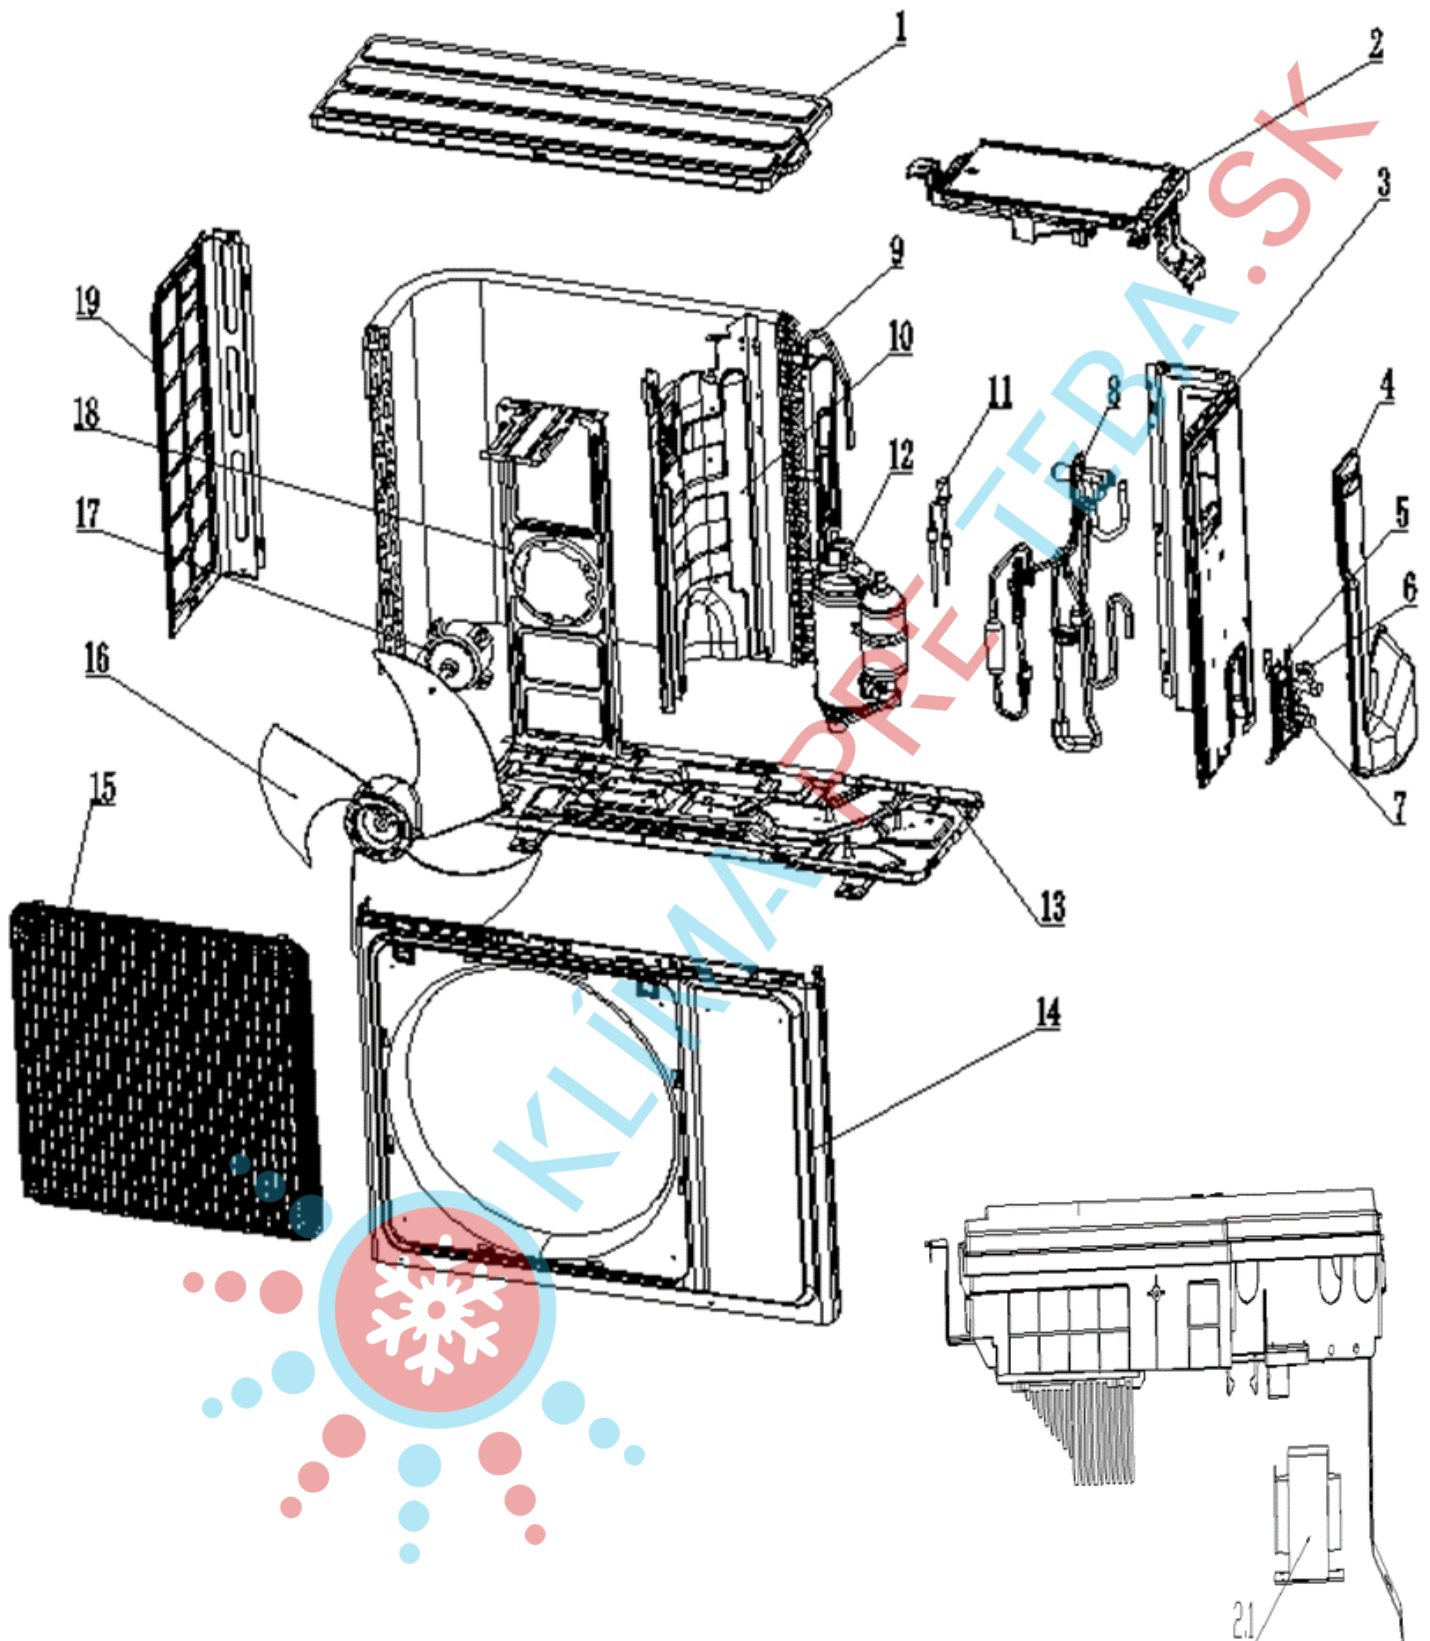

Zoznam náhradných dielov pre tepelné čerpadlá AUX

Vonkajšia jednotka 4-6kW

Klíma pre Teba s.r.o.
Hurbanova 11
Piešťany 921 01
klima@klimapreteba.sk
+421 915 25 35 45

No.	BOM Code	Part Name	Quantity
1	16321027000020	top cover	1
2	11222550000051	Controller assembly	1
2,1	11330034000004	Reactor	1
2,2	16430035000001	Chassis electric heating belt	1
2,3	16430007000239	temperature sensor assembly	1
3	11321007000328	right side panel	1
4	11320101000036	Globe valve guard	1
5	11321031000027	valve plate	1
6	11225517000011	Globe valve 5/8in	1
7	16441004000080	Globe valve 3/8in	1
8	16325020000104	Four-way valve line assembly	1
8,1	16426088000003	Four-way reversing valve	1
8,2	11325512000011	silencer	1
8,3	16442024000035	High voltage switch	1
8,4	16426069000003	Pressure Sensor	1
8,5	16442024000004	low voltage switch	1
9	16324020000131	condenser assembly	1
10	11321025000055	Air baffle	1
11	16325034000009	Expansion valve assembly	1
11,1	16441014000042	Electronic expansion valve body	1
11,2	16441015000014	Electronic expansion valve coil	1
12	16438003000052	compressor	1
13	16321018000101	Chassis Components	1
14	11321005000084	large panel	1
15	11320026000049	Fan grille	1
16	11320009000065	wind blade	1
17	11230005000019	motor	1
18	16321004000173	Motor bracket	1
19	16321052000003	left panel	1